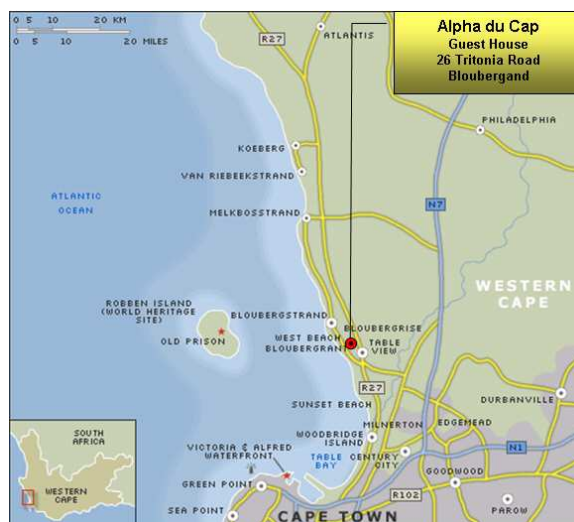

Alpha du Cap Guest House

26 Tritonia Road
Bloubergstrand 7441
Cape Town,
South Africa

Directions from Cape Town International Airport: (also from Port Elizabeth/Garden Route (N2))

- Take the N2 motorway towards Cape Town.
- Approximately 12 kms after the airport take the exit 9 "M5 - North - direction: MILNERTON" (on left). Remain in the left lane and continue to join the "N1 - direction: CAPE TOWN" (+/- 3 kms). After +/- 2 kms take exit 4 "Paarden Island" towards "MILNERTON - TABLE VIEW - WEST COAST" (on left).
- You are now on the coastal road **Otto du Plessis - R27**: follow it for approximately 12 kms.
- You will pass on your right the Bayside Shopping Centre, turn left at the next traffic lights into **Porterfield Road**.
- Take the first road left into **Corlewis Road**.
- Take the first road right into Tritonia Road.
- After appr. 500m, you will arrive on the left at the **Alpha du Cap Guest House on 26 Tritonia**.

Directions from Cape Town City Centre/V&A Waterfront:

- Take the N1 motorway towards "PAARL" and exit at Paarden Island (2nd exit, on left).
- You are now on the coastal road (Otto du Plessis - R27): follow it for approximately 12 kms.
- You will pass on your right the Bayside Shopping Centre, turn left at the next traffic lights into **Porterfield Road**.
- Take the first road left into **Corlewis Road**.
- Take the first road right into **Tritonia Road**.
- After appr. 500m, you will arrive on the left at the **Alpha du Cap Guest House on 26 Tritonia**.