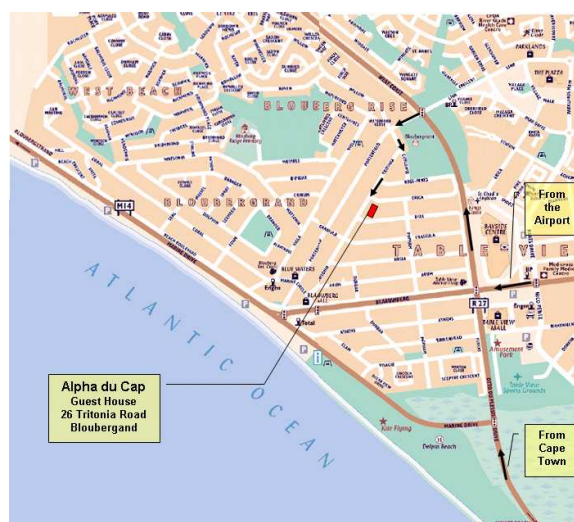

Directions from Johannesburg/Paarl/Stellenbosch (N1):

- Whilst on the N1 take exit 4 - Paarden Island towards "MILNERTON - TABLE VIEW - WEST COAST" from the N1 motorway (on left, almost in town).
- You are now on the coastal road (Otto du Plessis - R27): follow it for approximately 12 kms.
- You will pass on your right the Bayside Shopping Centre, turn left at the next traffic lights into **Porterfield Road**.
- Take the first road left into **Corlewis Road**.
- Take the first road right into **Tritonia Road**.
- After appr. 500m, you will arrive on the left at the **Alpha du Cap Guest House on 26 Tritonia**.